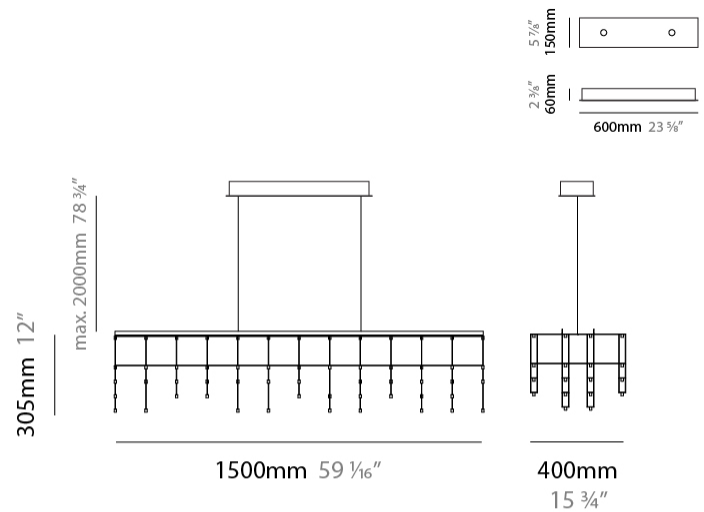

GENERAL

Series: Universe Square Drops
Brand: Quasar
Division: Design
Mounting Type: Suspension
Mounting Location: Ceiling
Subcategory: Ambient

PHYSICAL

Shape: Rectangle
Length (mm): 1500
Length (in): 59 3/16
Width (mm): 400
Width (in): 15 3/4
Height (mm): 305
Height (in): 12
Max. Overall Height (mm): 2305
Max. Overall Height (in): 90 3/4
Light Distribution: Omnidirectional
Weight (kg): 8
Weight (lbs): 17.64
[Fixture Finish: NIC / BRA / BBR](#)
Fixture Material: Metal
Cable Details: 2000mm Cable
Upon Request: Custom Sizes

ELECTRICAL

Number of Lamps: 127
Lamp Type: LED Retrofit
Input Wattage (W): 41.91
Bulb Included: Bulb Included
Max. Wattage Per Lamp (W): 0.33
Lamp Base: E10
[Dimming: Non-Dimming / Phase Dimming (120vac Only)](#)
Driver Included: Yes
Driver Location: Integrated
Driver Type: Constant Voltage - 120/277Vac
Driver Class: Class 2
Input Voltage (V): 120 - 277
Output Voltage (V): 12
Lamp Voltage (V): 12
Upon Request: (Not included - see components) Integral: 0-10Vdc dimming

LED

[Color Temperature (°K): 2600 / 3000 / 3500](#)
Max. Delivered Lumen (lm): 3105 (2600K)
CRI: >90 CRI
Lamp Life (hrs): 50000

OPTICAL

RATINGS AND CERTIFICATIONS

Certified By: Certified for North American Standards
IP rating: IP20