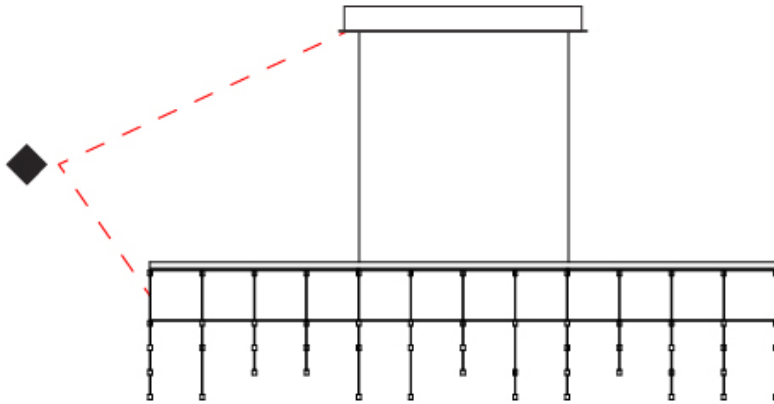

UNIVERSE SQUARE DROPS SUSPENSION

D101701-

PROJECT _____

TYPE _____

SPECIFIER _____

QUANTITY _____

DATE _____

D