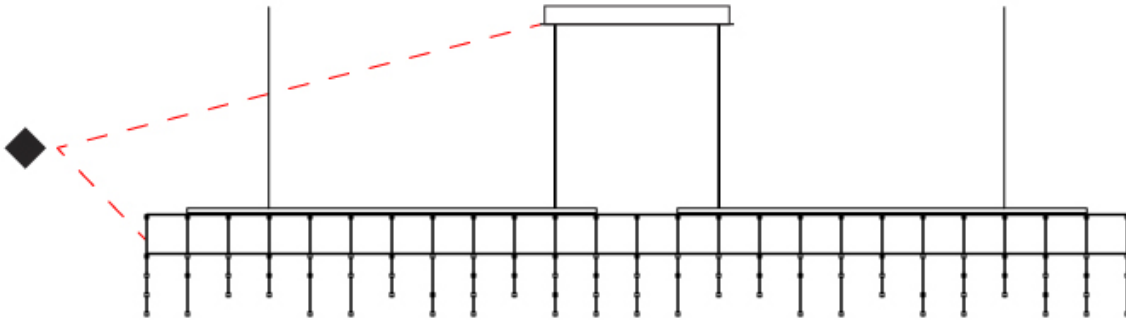

UNIVERSE SQUARE DROPS SUSPENSION

D101952-

PROJECT

TYPE

SPECIFIER

QUANTITY

DATE

D