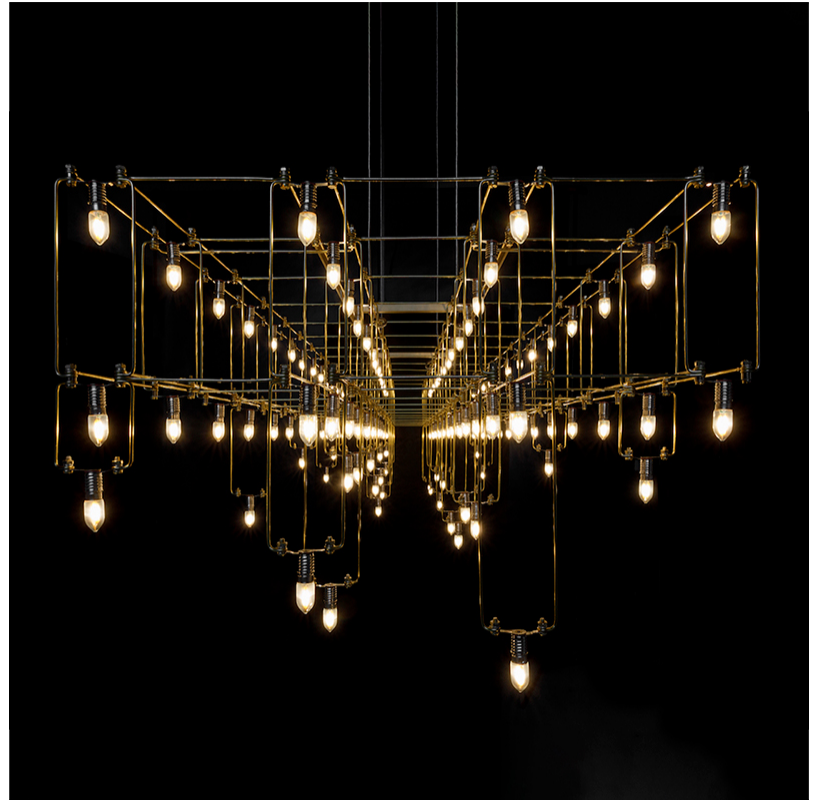

D101952-

base number   LED   Color   Finish
Dimming   Temperature   Options

1. To build a product code in our configurator select the specify button on the base model # product page
2. To build a manual product code on this datasheet choose from the options listed below in blue font and add the suffix to the base model #

GENERAL

Series: Universe Square Drops
Brand: Quasar
Division: Design
Mounting Type: Suspension
Mounting Location: Ceiling
Subcategory: Ambient

PHYSICAL

Shape: Rectangle
Length (mm): 3050
Length (in): 120 1/16
Width (mm): 395
Width (in): 15 9/16
Height (mm): 335
Height (in): 13 3/16
Max. Overall Height (mm): 2305
Max. Overall Height (in): 90 3/4
Light Distribution: Omnidirectional
Fixture Finish: [NIC / BRA / BBR](#)
Fixture Material: Metal
Cable Details: 2000mm Cable
Upon Request: Custom Sizes

ELECTRICAL

Number of Lamps: 135
Lamp Type: LED Retrofit
Input Wattage (W): 44.55
Bulb Included: Bulb Included
Max. Wattage Per Lamp (W): 0.33
Lamp Base: E10
Dimming: [0-10V Dimming / Phase Dimming (120Vac Only)](#)
Driver Included: Yes
Driver Location: Integrated
Driver Type: Constant Voltage - Universal
Driver Class: Class 2
Input Voltage (V): 120 - 277
Output Voltage (V): 12
Lamp Voltage (V): 12

LED

Color Temperature (°K): [2600 / 3000 / 3500](#)
Max. Delivered Lumen (lm): 6210 (2600K)
CRI: >90 CRI
Lamp Life (hrs): 50000

OPTICAL

RATINGS AND CERTIFICATIONS

Certified By: Certified for North American Standards
IP rating: IP20