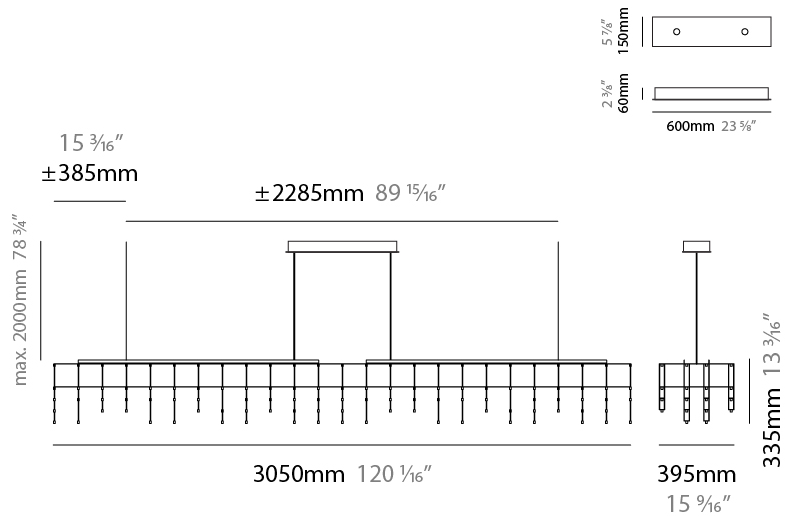

D101952-

base number   LED   Color   Finish
Dimming   Temperature   Options

1. To build a product code in our configurator select the specify button on the base model # product page
2. To build a manual product code on this datasheet choose from the options listed below in blue font and add the suffix to the base model #

GENERAL

Series: Universe Square Drops
Brand: Quasar
Division: Design
Mounting Type: Suspension
Mounting Location: Ceiling
Subcategory: Ambient

PHYSICAL

Shape: Rectangle
Length (mm): 3050
Length (in): 120 1/16
Width (mm): 395
Width (in): 15 9/16
Height (mm): 335
Height (in): 13 3/16
Max. Overall Height (mm): 2305
Max. Overall Height (in): 90 3/4
Light Distribution: Omnidirectional
Fixture Finish: [NIC / BRA / BBR](#)
Fixture Material: Metal
Cable Details: 2000mm Cable
Upon Request: Custom Sizes

ELECTRICAL

Number of Lamps: 135
Lamp Type: LED Retrofit
Input Wattage (W): 44.55
Bulb Included: Bulb Included
Max. Wattage Per Lamp (W): 0.33
Lamp Base: E10
Dimming: [0-10V Dimming / Phase Dimming (120Vac Only)](#)
Driver Included: Yes
Driver Location: Integrated
Driver Type: Constant Voltage - Universal
Driver Class: Class 2
Input Voltage (V): 120 - 277
Output Voltage (V): 12
Lamp Voltage (V): 12

LED

Color Temperature (°K): [2600 / 3000 / 3500](#)
Max. Delivered Lumen (lm): 6210 (2600K)
CRI: >90 CRI
Lamp Life (hrs): 50000

OPTICAL

RATINGS AND CERTIFICATIONS

Certified By: Certified for North American Standards
IP rating: IP20